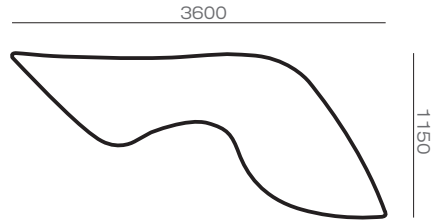

Yamakawa
TOKYO 1952

Linger Bench

Linger Bench 01

W3600 D1150 H750
Color: Natural

Linger Bench 02

W2580 D860 H560
Color: Natural

Linger Bench 03

W2160 D1230 H520
Color: Natural