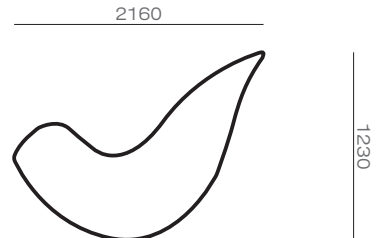

Yamakawa
TOKYO 1952

Linger Bench

Linger Bench 01

W3600 D1150 H750
Color: Natural

Linger Bench 02

W2580 D860 H560
Color: Natural

Linger Bench 03

W2160 D1230 H520
Color: Natural