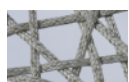

cod chair
¥71,500
H820 W580 D510 SH460

cod easy chair
¥110,000
H880 W630 D910 SH430

punti bench
¥209,000
H450 L150 W720

Colors:

Gold

Green

Blue

Dark Grey