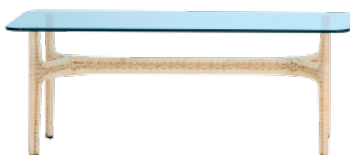

Yamakawa
TOKYO 1952

Designer's
デザイナーズ

Toshio Yano

Kani chair CL-312
¥110,000
W940 D660 H720 SH350 6kg
Color: Natural / Black leg

Jan Armgard

Cheeky chair
¥154,000
W760 D690 H677 SH410
Color: Natural

Cheeky table
¥110,000
W700 D435 H460
Color: Natural

Omi Tahara

Scoop Stool
W435 D481 H560 SH460
¥53,900
Color: Natural, Black

Scoop Counter Stool
W454 D495 H780 SH690
¥70,400
Color: Natural, Black

Scoop Bar Stool
W450 D500 H850 SH750
¥71,500
Color: Natural, Black

Relation collection

2seater sofa with right arm
2seater sofa with left arm
¥207,900
W1540 D700 H740 SH390
Color: Natural

Lounge chair with right arm
Lounge chair with left arm
¥143,000
W960 D700 H740 SH390
Color: Natural

Dinning chair
¥85,800
W440 D530 H840 SH450
Color: Natural

Coffee table rect
W1080 D460 H410
Glass color: Pink or Blue ¥110,000
Glass color: Crystal clear ¥132,000

Coffee table round
Φ680 H410
Glass color: Pink or Blue ¥99,000
Glass color: Crystal clear ¥121,000