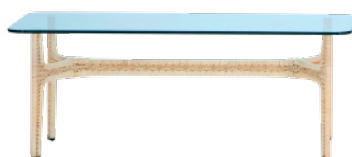

Cheeky table
¥100,000 (+Tax)
W700 D435 H460
Color: Natural

Omi Tahara

Scoop Stool
W435 D481 H560 SH460
¥49,000 (+Tax)
Color: Natural, Black

Scoop Counter Stool
W454 D495 H780 SH690
¥64,000 (+Tax)
Color: Natural, Black

Scoop Bar Stool
W450 D500 H850 SH750
¥65,000 (+Tax)
Color: Natural, Black

Relation collection

2seater sofa with right arm
2seater sofa with left arm
¥189,000 (+Tax)
W1540 D700 H740 SH390
Color: Natural

Lounge chair with right arm
Lounge chair with left arm
¥130,000 (+Tax)
W960 D700 H740 SH390
Color: Natural

Dinning chair
¥78,000 (+Tax)
W440 D530 H840 SH450
Color: Natural

Coffee table rect
W1080 D460 H410
Glass color: Pink or Blue ¥100,000 (+Tax)
Glass color: Crystal clear ¥120,000 (+Tax)

Coffee table round
Φ680 H410
Glass color: Pink or Blue ¥90,000 (+Tax)
Glass color: Crystal clear ¥110,000 (+Tax)