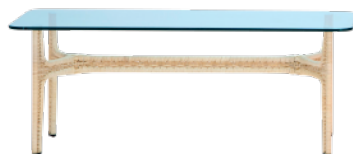

Omi Tahara

Scoop Stool
W435 D481 H560 SH460
¥49,000 (+Tax)
Color: Natural, Black

Scoop Counter Stool
W454 D495 H780 SH690
¥64,000 (+Tax)
Color: Natural, Black

Scoop Bar Stool
W450 D500 H850 SH750
¥65,000 (+Tax)
Color: Natural, Black

Relation collection

2seater sofa with right arm
2seater sofa with left arm
¥189,000 (+Tax)
W1540 D700 H740 SH390
Color: Natural

Lounge chair with right arm
Lounge chair with left arm
¥130,000 (+Tax)
W960 D700 H740 SH390
Color: Natural

Dinning chair
¥78,000 (+Tax)
W440 D530 H840 SH450
Color: Natural

Coffee table rect
W1080 D460 H410
Glass color: Pink or Blue ¥100,000 (+Tax)
Glass color: Crystal clear ¥120,000 (+Tax)

Coffee table round
Φ680 H410
Glass color: Pink or Blue ¥90,000 (+Tax)
Glass color: Crystal clear ¥110,000 (+Tax)