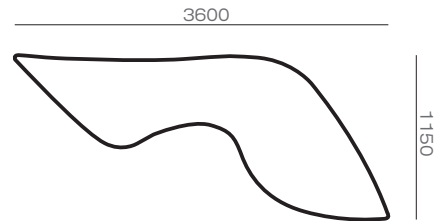

Linger Bench 01
¥420,000 (+Tax)
W3600 D1150 H750
Color: Natural

Linger Bench 02
¥270,000 (+Tax)
W2580 D860 H560
Color: Natural

Linger Bench 03
¥320,000 (+Tax)
W2160 D1230 H520
Color: Natural